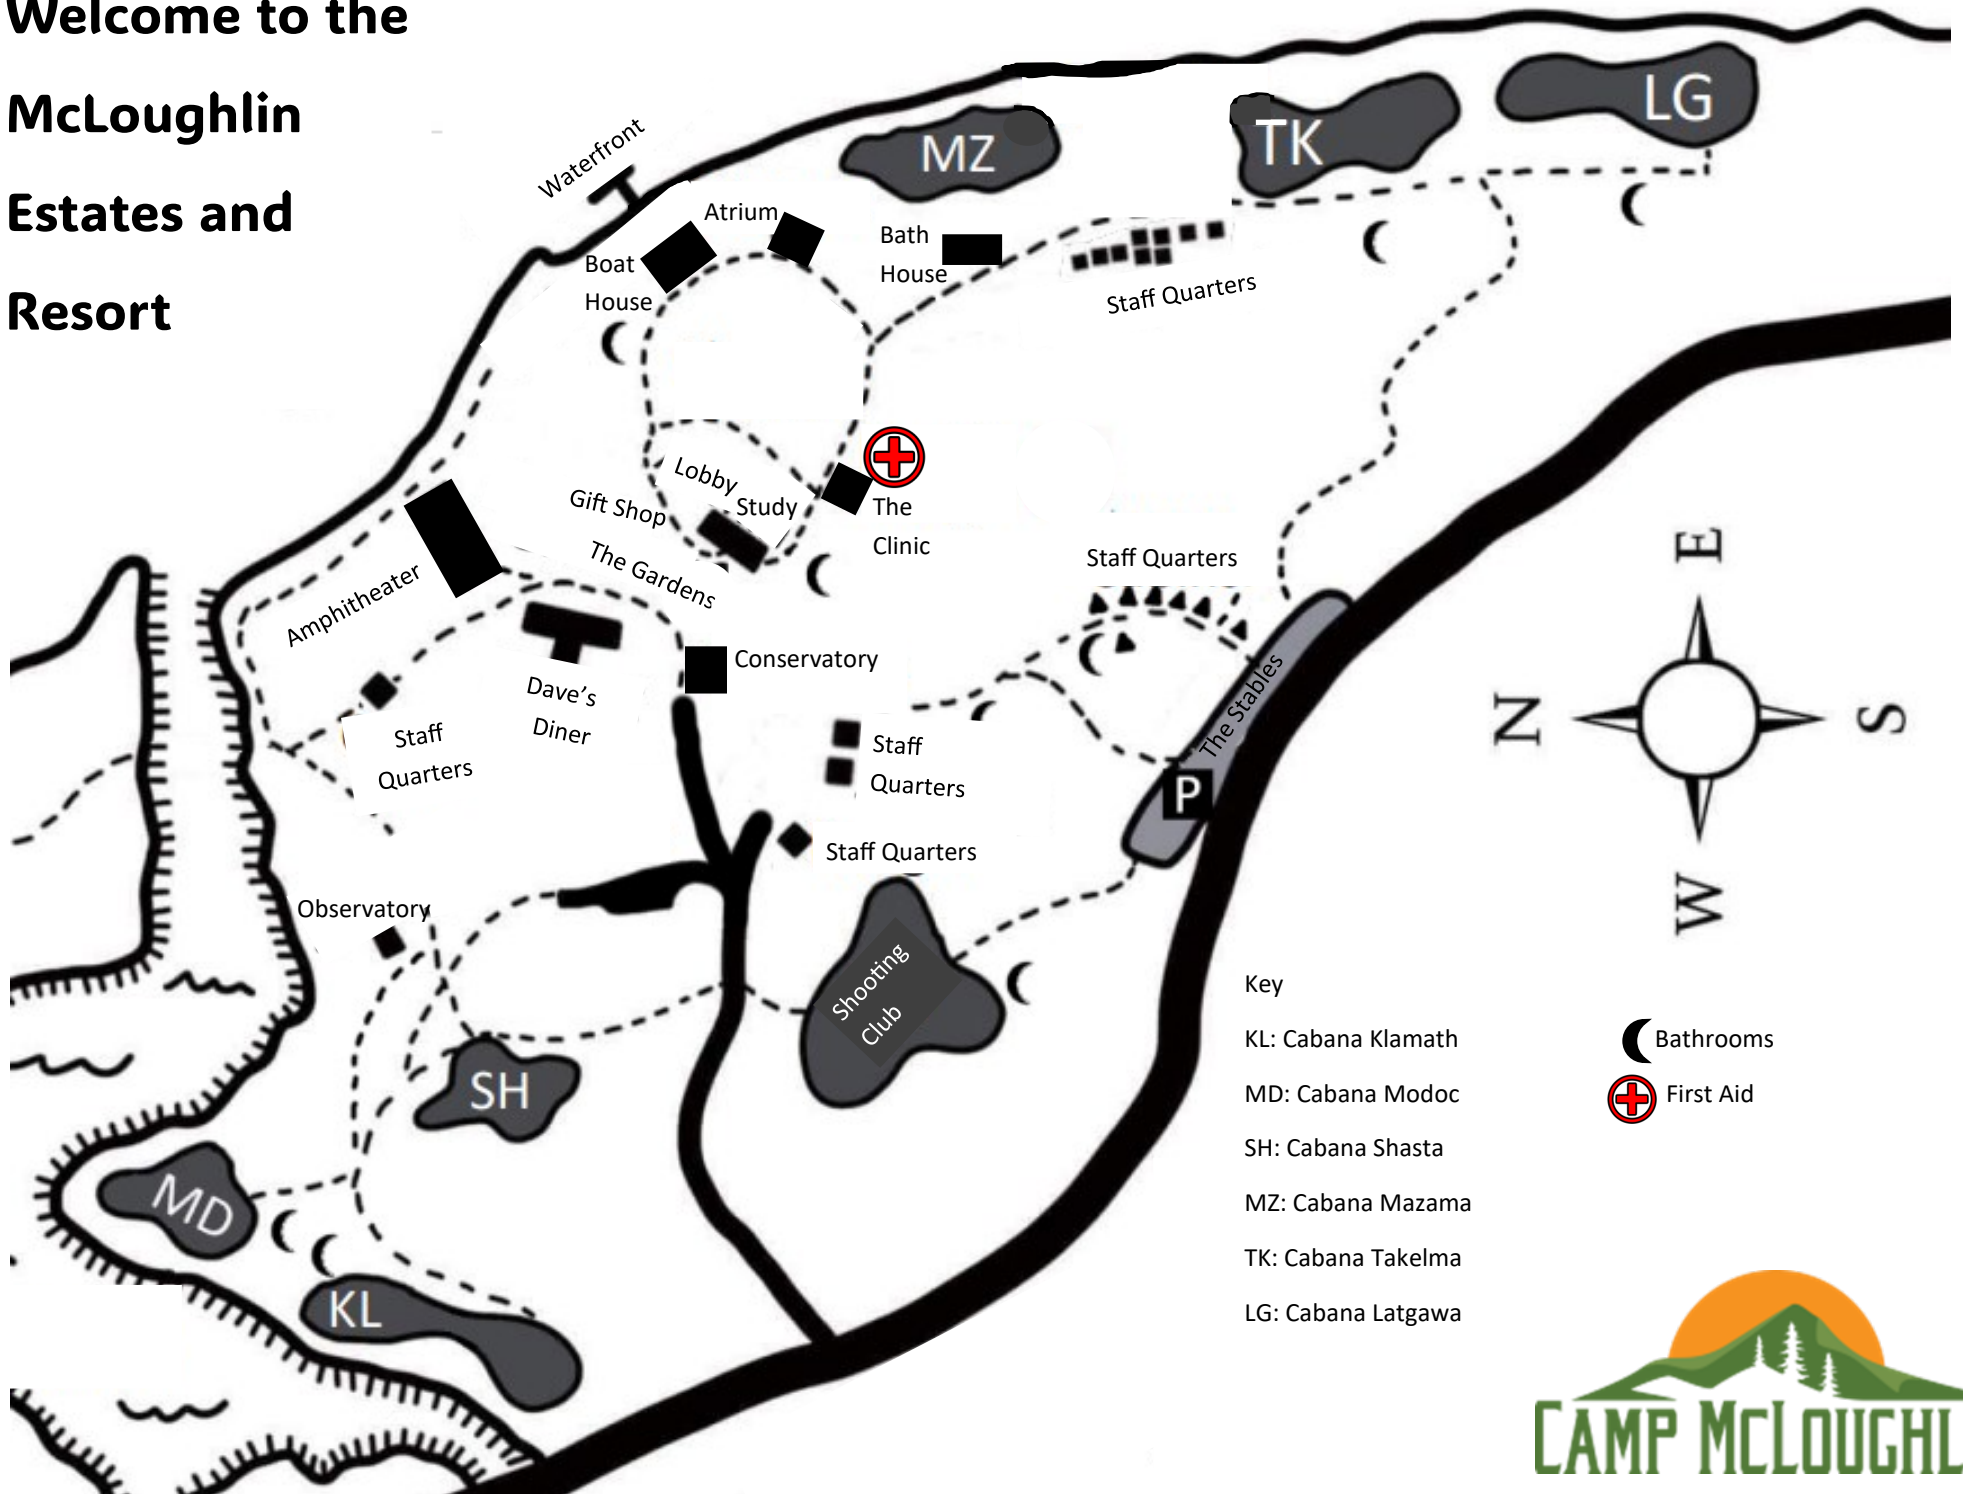

# Welcome to the McLoughlin Estates and Resort

- Key
- KL: Cabana Klamath
  - MD: Cabana Modoc
  - SH: Cabana Shasta
  - MZ: Cabana Mazama
  - TK: Cabana Takelma
  - LG: Cabana Latgawa

- Bathrooms
- First Aid